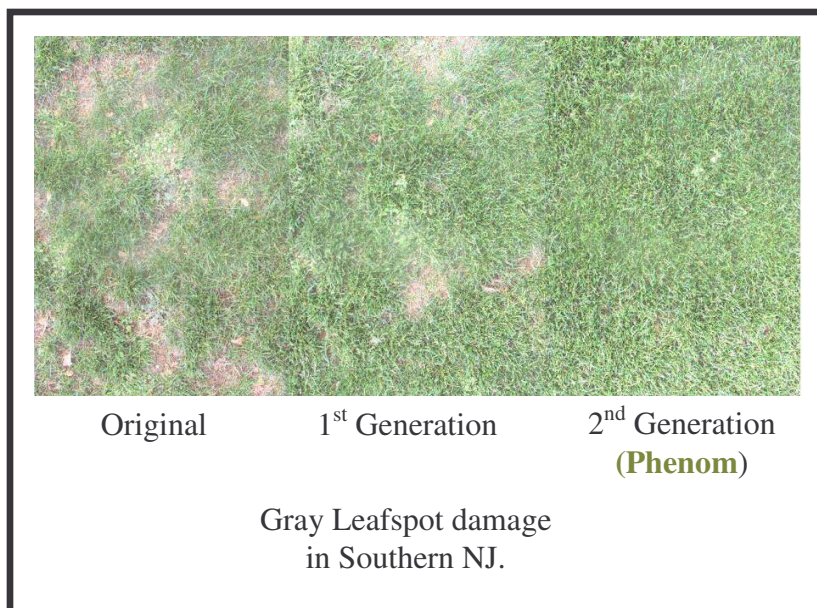

PHENOM

GRAY LEAF SPOT RESISTANT PERENNIAL RYEGRASS

Phenom perennial ryegrass is the result of years of research and turf grass breeding. **Phenom** was bred out of top material and selected for Gray Leaf spot resistance. Why is this important to you? Less disease means fewer bare spots in the turf which translates to fewer weeds and happy customers. The photo to the right shows the progress that was made in the breeding. **Phenom** has a dark, bright green color and is dense variety with excellent turf quality. **Phenom** can be confidently recommend for many applications including golf course tees and fairways, sod farms, athletic fields and parks, and home lawns. **Phenom** works great in blends or mixes too!

Agronomic Characteristics

- **Top Rated Gray Leaf Spot Resistance**
- **Excellent Turf Quality**
- **Dark Green**
- **Dense, Uniform Growth Habit**
- **Uses Less Water**

New Lawn Seeding rates:

7-10 lbs. /1,000 sq. ft

Overseeding Rates:

Greens: 30-40 lbs. /1,000 sq. ft.

Fairways/Tees/Other: 10-15 lbs. /1,000 sq. ft.

NTEP Trials

Cultivar	Gray Leaf Spot Rating 2005 avg.	Turf Quality 2006 (schedule A)
SR 4600	8.8	6.0
Phenom	8.5	5.8
Panther GLS	8.3	6.0
Manhattan 5 GLR	8.3	5.7
Secretariat II GLSR	8.0	5.9
Revenge GLX	7.7	6.3
Gray Star	6.7	5.9
Pizzazz	5.5	5.4
LSD	1.1	0.5