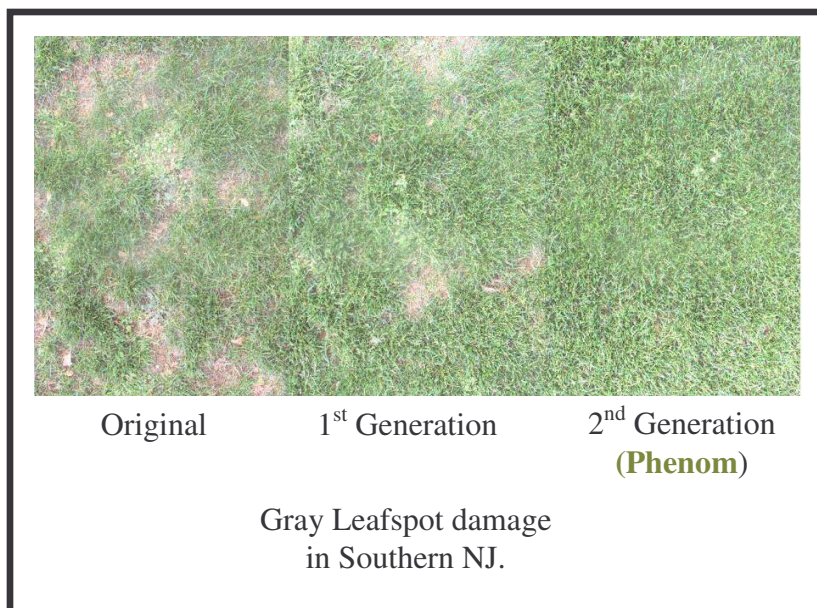

# PHENOM

GRAY LEAF SPOT RESISTANT PERENNIAL RYEGRASS

**Phenom** perennial ryegrass is the result of years of research and turf grass breeding. **Phenom** was bred out of top material and selected for Gray Leaf spot resistance. Why is this important to you? Less disease means fewer bare spots in the turf which translates to fewer weeds and happy customers. The photo to the right shows the progress that was made in the breeding. **Phenom** has a dark, bright green color and is dense variety with excellent turf quality. **Phenom** can be confidently recommend for many applications including golf course tees and fairways, sod farms, athletic fields and parks, and home lawns. **Phenom** works great in blends or mixes too!

### Agronomic Characteristics

- **Top Rated Gray Leaf Spot Resistance**
- **Excellent Turf Quality**
- **Dark Green**
- **Dense, Uniform Growth Habit**
- **Uses Less Water**